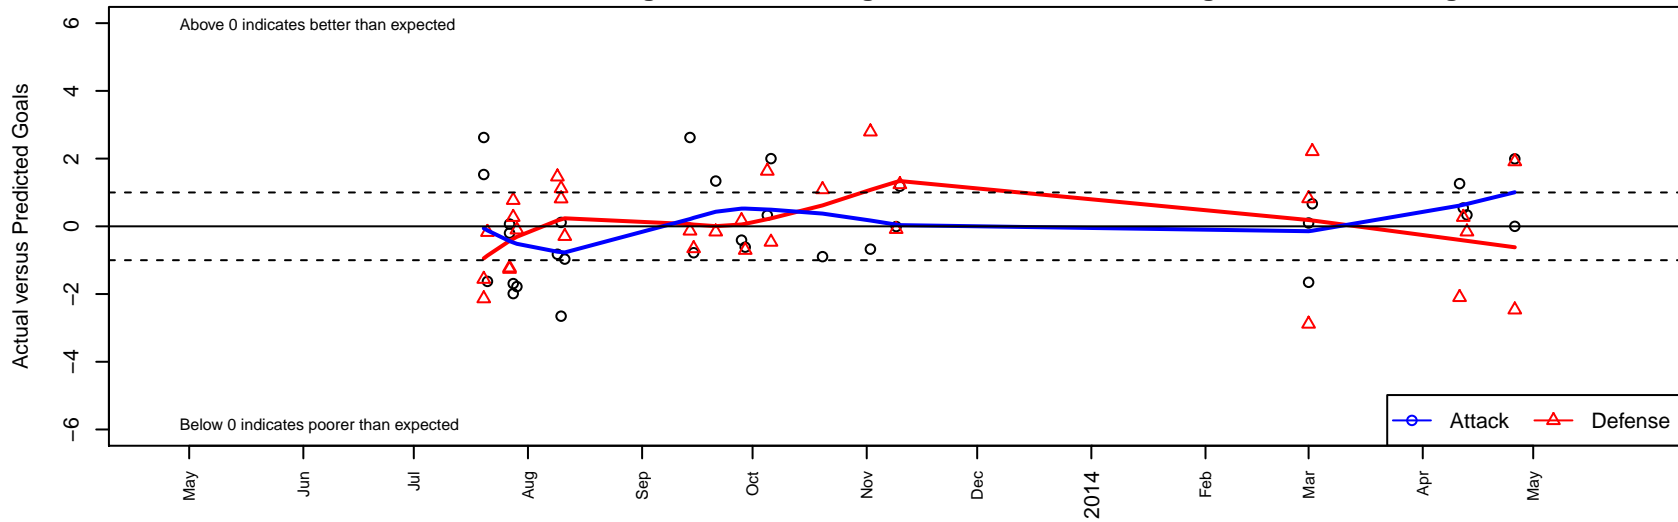

Spokane Foxes Black G99
Dots are actual minus expected GF (blue circles) and GA (red triangles).
Blue line is smoothed change in attack strength. Red is smoothed change in defense strength.